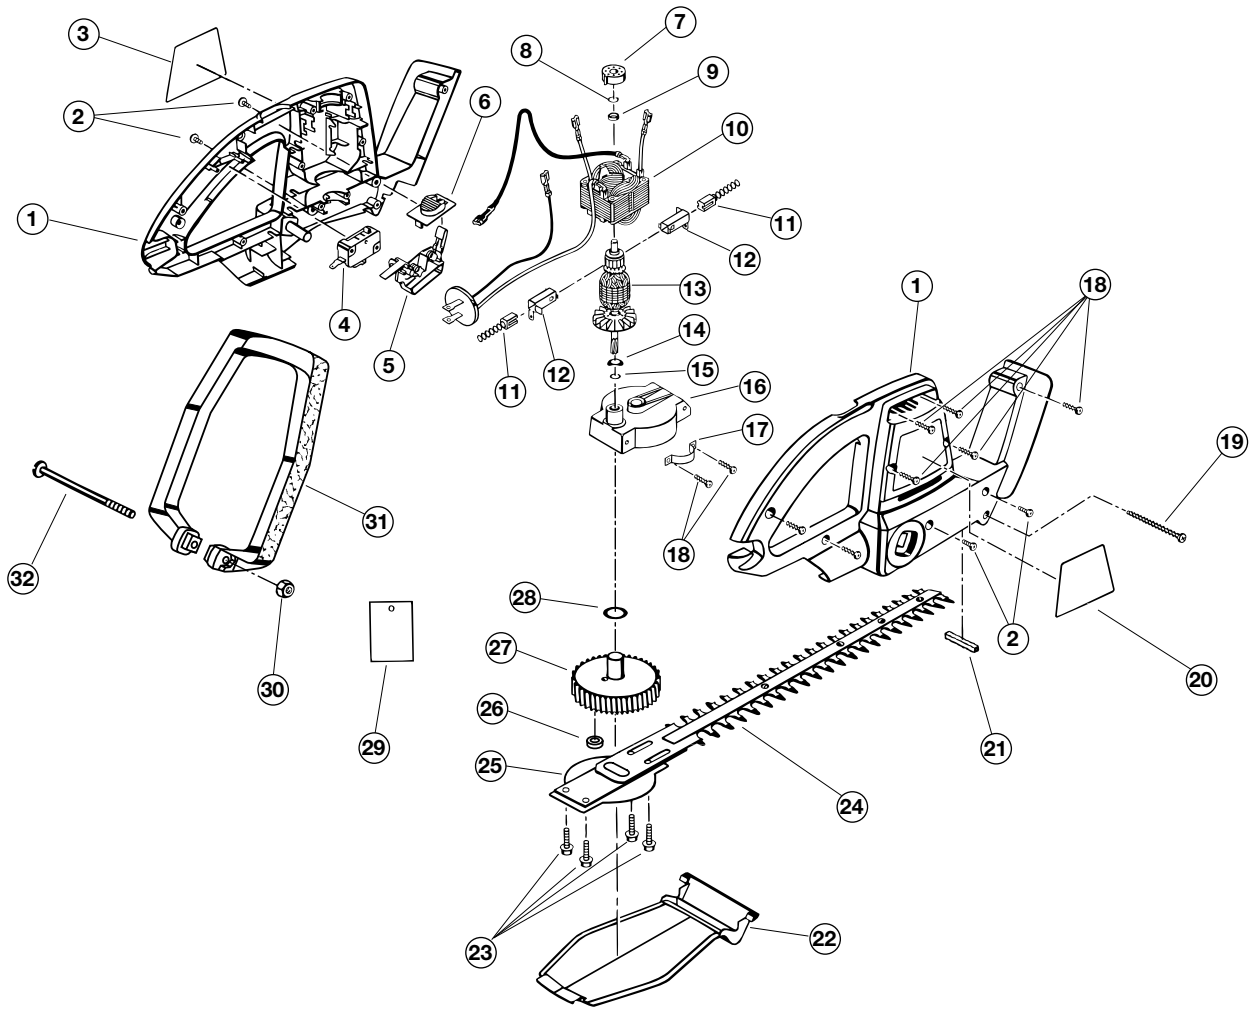

REPLACEMENT PARTS - MODEL HT816r/HT818r/HT822r

SINGLE ACTION HEDGE TRIMMERS

(Serial Number 80001-9848 and greater)

Item	Part No.	Description	Item	Part No.	Description
1	980917-000	Housing Assembly	18	617966-030	Screw (8-10 X 5/8" Pan Hd.)
2	968705-040	Screw (10-24 X 1/2" Pan Hd.)	19	999306-025	Screw (8-19 X 2-3/4" Pan Hd. T.F.)
3	980915-001	Logo Plate (HT816r)	20	980913-001	Data Plate (HT816r)
3	980920-001	Logo Plate (HT818r)	20	980918-001	Data Plate (HT818r)
3	980924-001	Logo Plate (HT822r)	20	980922-001	Data Plate (HT822r)
4	968303-089	Switch	21	617900-002	Blade Seal
5	661127-001	Switch Trigger Assembly	22	967876-006	Blade Cover
6	664129-001	Lock-On Button	23	990427-001	Screw (10-32 X 5/8" Washer Hd. T.F.)
7	611135-001	Sleeve Bearing	24	662961-002	Blade Assembly (HT816r)
8	706382-805	Washer	24	662961-003	Blade Assembly (HT818r)
9	706382-820	Washer	24	662961-010	Blade Assembly (HT822r)
10	974249-003	Field and Disc Assembly	25	990460-001	Grease Cover
11	968304-084	Brush Assembly	26	967506-001	Drive Washer
12	612255-001	Brush Tube	27	968308-019	Gear Assembly (HT816r)
13	968306-104	Armature (HT816r)	27	968308-005	Gear Assembly (HT818r/HT822r)
13	968306-114	Armature (HT818r/HT822r)	28	611764-001	Washer (HT816r)
14	622347-005	Spring Washer	28	990762-001	Washer (HT818r/HT822r)
15	706382-828	Washer	29	662894-001	Inspection Tag
16	968308-023	Gear Housing with Bearings (HT816r)	30	703477-057	Lock Nut (1/4-20)
16	968308-024	Gear Housing with Bearings (HT818r/HT822r)	31	612695-001	Front Handle
17	606808-002	Bearing Strap	32	930517-073	Screw (1/4-20 X 4-1/4" Rd. Hd.)
			*	972000-581	Owner's Manual